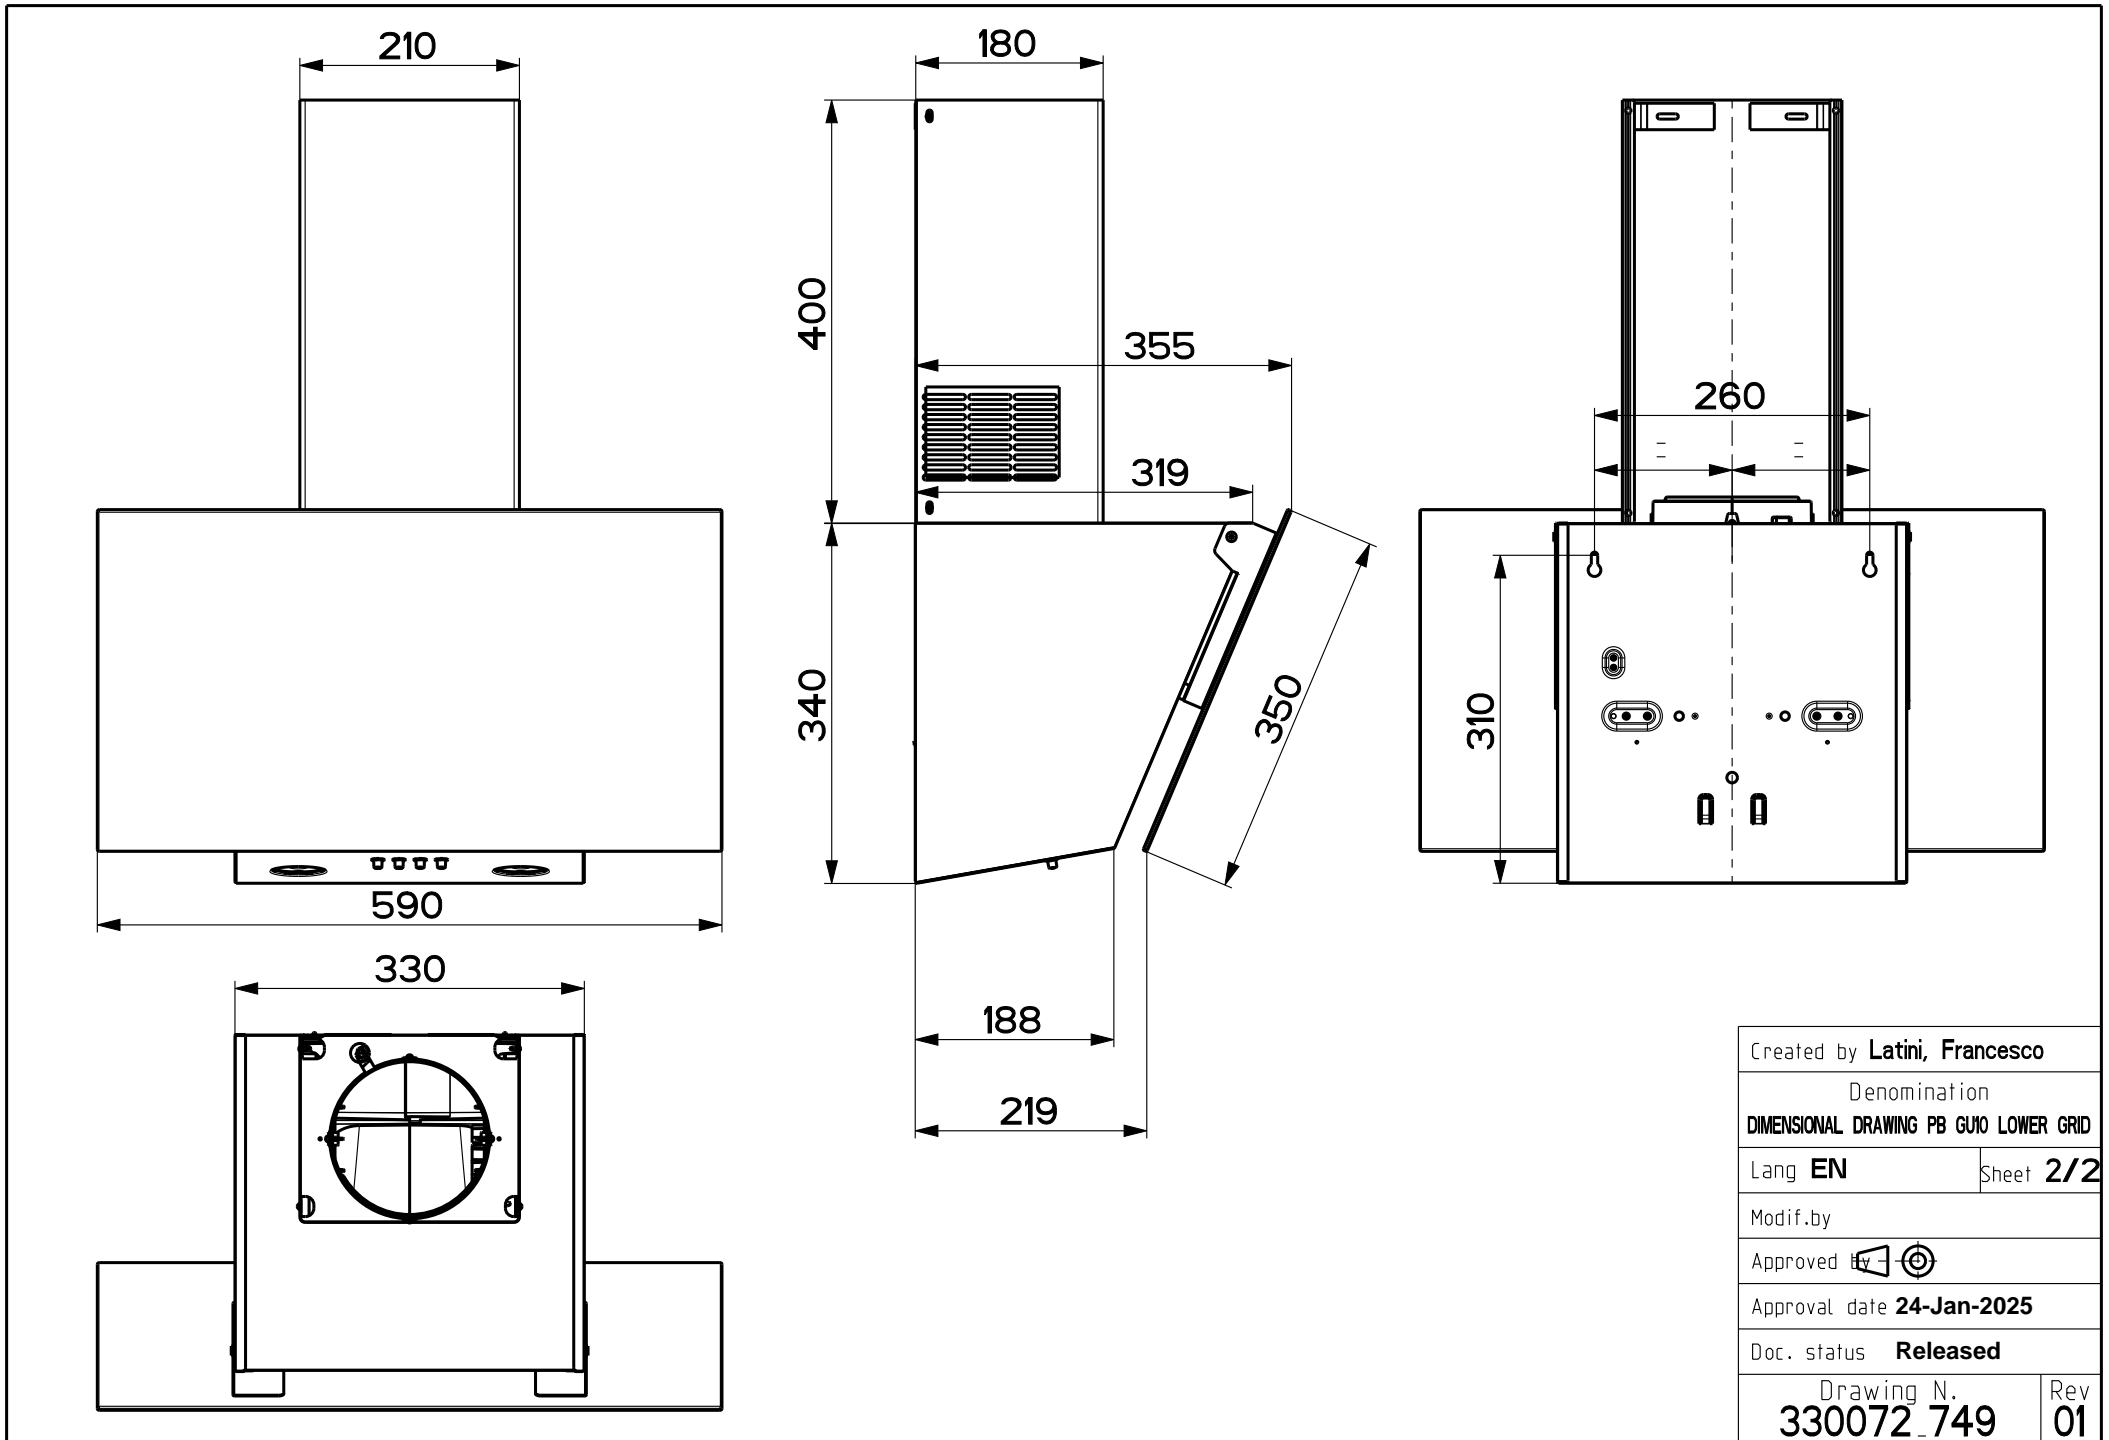

Created by Latini, Francesco	
Denomination DIMENSIONAL DRAWING PB GUJO LOWER GRID	
Lang EN	Sheet 1/2
Modif.by	
Approved by 	
Approval date 24-Jan-2025	
Doc. status Released	
Drawing N. 330072_749	Rev 01

Created by **Latini, Francesco**

Denomination
DIMENSIONAL DRAWING PB GUIO LOWER GRID

Lang **EN** Sheet **2/2**

Modif.by

Approved by 

Approval date **24-Jan-2025**

Doc. status **Released**

Drawing N.
330072_749 Rev
01